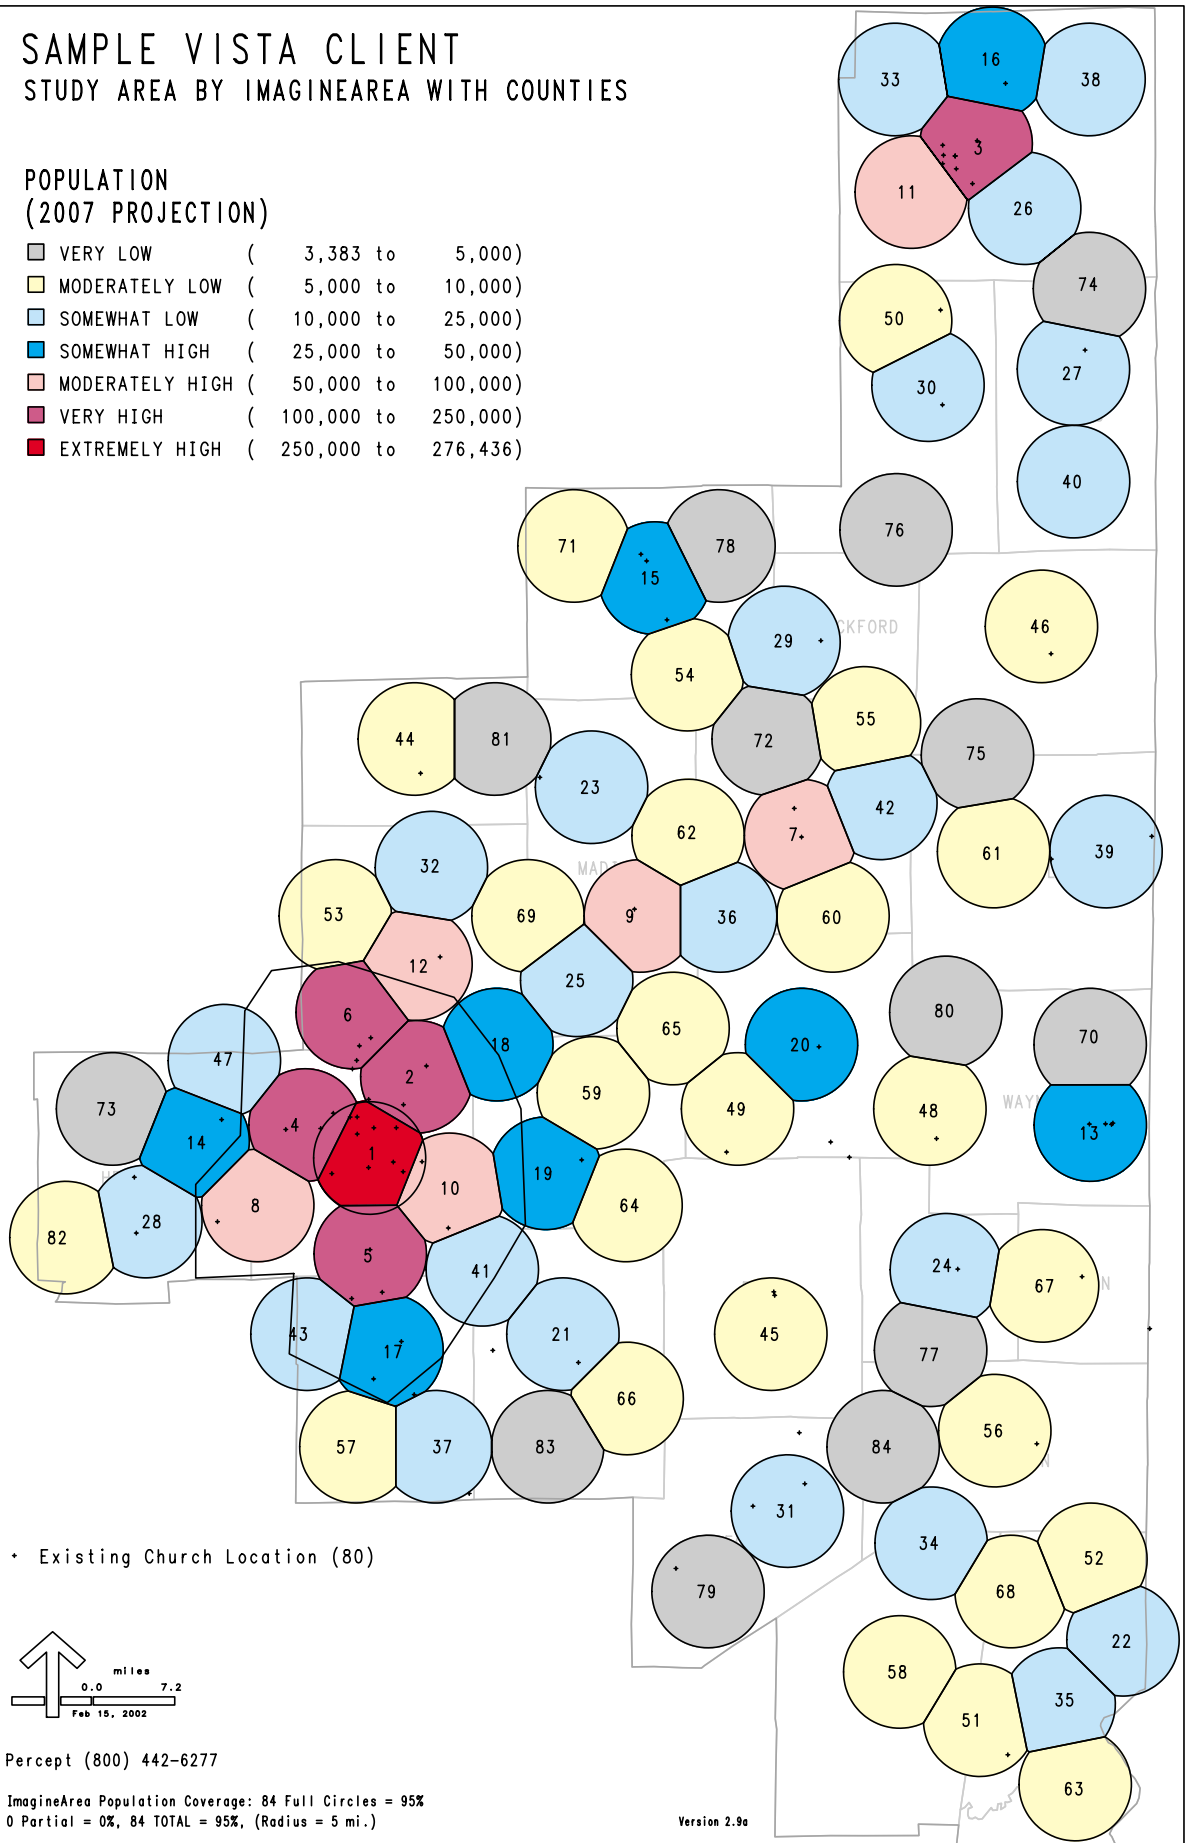

P1 .PROJECTED POPULATION

SAMPLE VISTA CLIENT STUDY AREA BY IMAGINEAREA WITH COUNTIES

POPULATION (2007 PROJECTION)

VERY LOW	(3,383 to 5,000)
MODERATELY LOW	(5,000 to 10,000)
SOMEWHAT LOW	(10,000 to 25,000)
SOMEWHAT HIGH	(25,000 to 50,000)
MODERATELY HIGH	(50,000 to 100,000)
VERY HIGH	(100,000 to 250,000)
EXTREMELY HIGH	(250,000 to 276,436)

+ Existing Church Location (80)

Percept (800) 442-6277

ImagineArea Population Coverage: 84 Full Circles = 95%
0 Partial = 0%, 84 TOTAL = 95%, (Radius = 5 mi.)

Version 2.9a