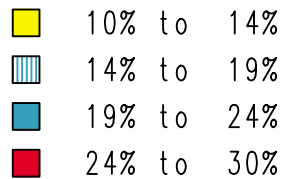

YOUR ORGANIZATION NAME HERE - YOUR CITY, CA

MINISTRY AREA BY BLOCK GROUP

ESTIMATED PERCENTAGE
OF 2004 HOUSEHOLDS WITH
LIKELIHOOD OF

PRIMARY CONCERN:
FINDING A
SATISFYING JOB/CAREER

National Average: 19.3%