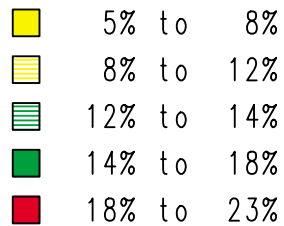

YOUR ORGANIZATION NAME HERE - YOUR CITY, CA

MINISTRY AREA BY BLOCK GROUP

LIKELY PERCENTAGE OF 2004
HOUSEHOLDS RATING CHURCH
CONTACT METHOD AS GOOD:
GOING DOOR TO DOOR

National Average: 14.0%

- Site Location with 3 mile radius
- Major Highways
- Major Roads

Only areas with at least 10 households shown