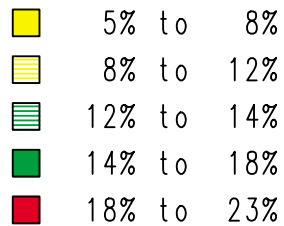

## MINISTRY AREA BY BLOCK GROUP

LIKELY PERCENTAGE OF 2004  
HOUSEHOLDS RATING CHURCH  
CONTACT METHOD AS GOOD:  
GOING DOOR TO DOOR

National Average: 14.0%

- Site Location with 3 mile radius
- Major Highways
- Major Roads

Only areas with at least 10 households shown