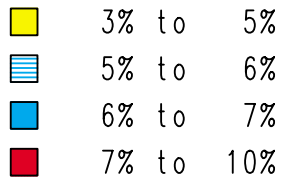

YOUR ORGANIZATION NAME HERE - YOUR CITY, CA

MINISTRY AREA BY BLOCK GROUP

LIKELY PERCENTAGE OF 2004 HOUSEHOLDS WITH PRIMARY CHURCH PROGRAM PREFERENCE

CHURCH SPONSORED DAY SCHOOL

National Average: 5.7%

-  Site Location with 3 mile radius
-  Major Highways
-  Major Roads

Only areas with at least 10 households shown